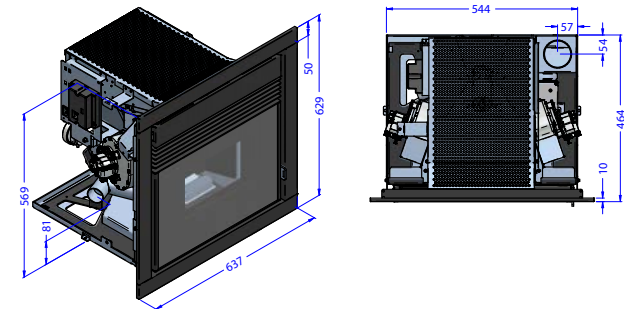

EFLIP

Lima 7 inset stove

The Lima Inset Pellet Stove is the smallest of its kind that can be retrofitted into a standard fireplace with a robust design and an easy slide out drawer to load your pellets.

A+

KEY FEATURES

- 3.0kw – 7kw Output
- Built in 3 Button Display Touch Panel
- Wifi & Remote control as standard
- Daily & Weekly Programmer
- Cast Iron Steel Burning Pot
- Pellet consumption per hour: Max 1.0 kg/h – Min 0.5 kg/h
- Pellet tank capacity: 8 kg
- Heated room size: 70 – 160 mc
- Easy Slide Out Loading Drawer to fill up with pellets
- Available with 3 or 4 sided frames