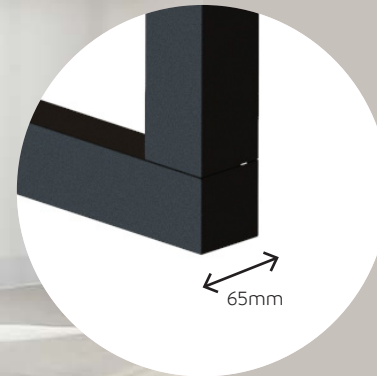

# Lima 7 deep fit frame

Optional extra

Introducing a deeper frame for Lima inset stove to accommodate a shallow fireplace depth.

## KEY FEATURES

- Reduces the current stove depth by 55mm
- Matt Black Finish
- 3 & 4 Sided as Standard in the box