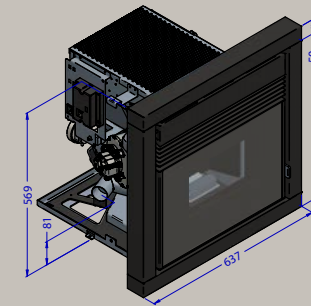

# Lima 7 deep fit frame

Optional extra

Introducing a deeper frame for Lima inset stove to accommodate a shallow fireplace depth.

## KEY FEATURES

- Reduces the current stove depth by 55mm
- Matt Black Finish
- 3 & 4 Sided as Standard in the box