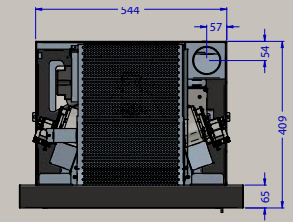

# Lima 7 deep fit frame

Optional extra

Introducing a deeper frame for Lima inset stove to accommodate a shallow fireplace depth.

## KEY FEATURES

- Reduces the current stove depth by 55mm
- Matt Black Finish
- 3 & 4 Sided as Standard in the box