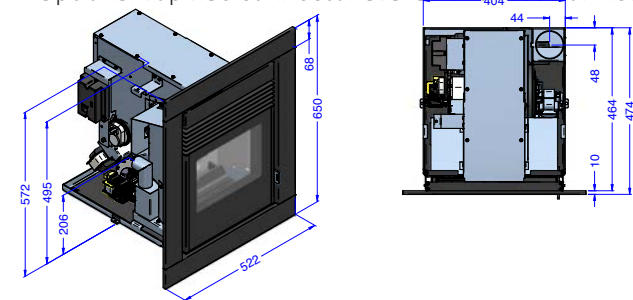

# Lima 5 inset stove

The Lima 5 Inset Pellet Stove is another pellet stove but with less features and more simple approach that can be retrofitted into a standard 16" fireplace with its simple design and an easy slide out drawer to load your pellets.

## KEY FEATURES

- 2.5kw – 5.0kw Output
- Built in 3 Button Display Touch Panel
- Cast Iron Burning Pot
- Wifi Enabled as Standard
- Daily & Weekly Programmer
- Pellet consumption per hour: Max 1.0 kg/h – Min 0.5 kg/h
- Pellet tank capacity: 6.5 kg
- Heated room size: 70 – 160 mc
- Easy Slide Out Loading Drawer to fill up with pellets
- Optional Base kit for 4-sided frame available
- Optional Top flue connector available for ease of installation