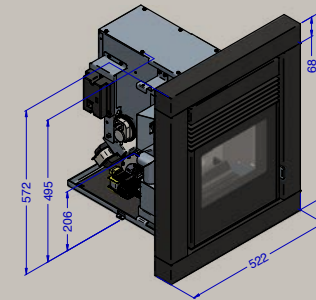

EFLIP5

Lima 5 deep fit frame

Optional extra

Introducing a deeper frame for Lima inset stove to accommodate a shallow fireplace depth.

KEY FEATURES

- Reduces the current stove depth by 55mm
- Matt Black Finish
- 3 & 4 Sided as Standard in the box