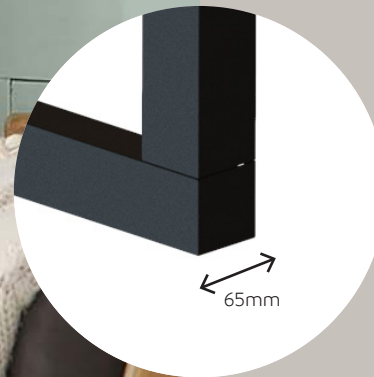

EFLIP5

Lima 5 deep fit frame

Optional extra

Introducing a deeper frame for Lima inset stove to accommodate a shallow fireplace depth.

KEY FEATURES

- Reduces the current stove depth by 55mm
- Matt Black Finish
- 3 & 4 Sided as Standard in the box