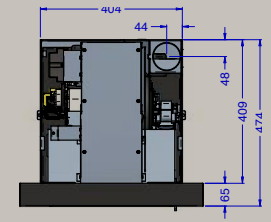

EFLIP5

Lima 5 deep fit frame

Optional extra

Introducing a deeper frame for Lima inset stove to accommodate a shallow fireplace depth.

KEY FEATURES

- Reduces the current stove depth by 55mm
- Matt Black Finish
- 3 & 4 Sided as Standard in the box