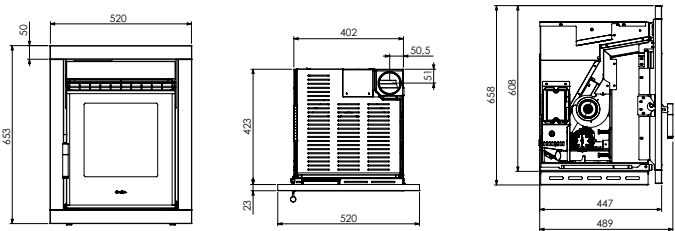

The Cooper Inset Pellet Stove is the smallest of its kind that can be retrofitted into a standard 16" fireplace with a robust design and an easy slide out drawer to load your pellets which produces an amazing 6kw of heat.

EFCOP6

Cooper inset pellet stove

A+

KEY FEATURES

- 3.0kw – 6.0kw Output
- Wifi & Thermostatic remote control as standard
- Additional Emergency back-up display panel
- Black ceramic bricks in heating chamber
- Cast Iron Burning Pot
- Daily & Weekly Programmer
- Silent Running
- Pellet consumption per hour: Max 1.0 kg/h – Min 0.5 kg/h
- Pellet tank capacity: 11 kg
- Heated room size: 70 – 160 mc
- Easy Slide Out Loading Drawer to fill up with pellets
- Available with Deep or Slim Frame in 3 or 4 Sided
- Optional Base kit for 4-sided frame available
- Optional Top flue connector available for ease of installation